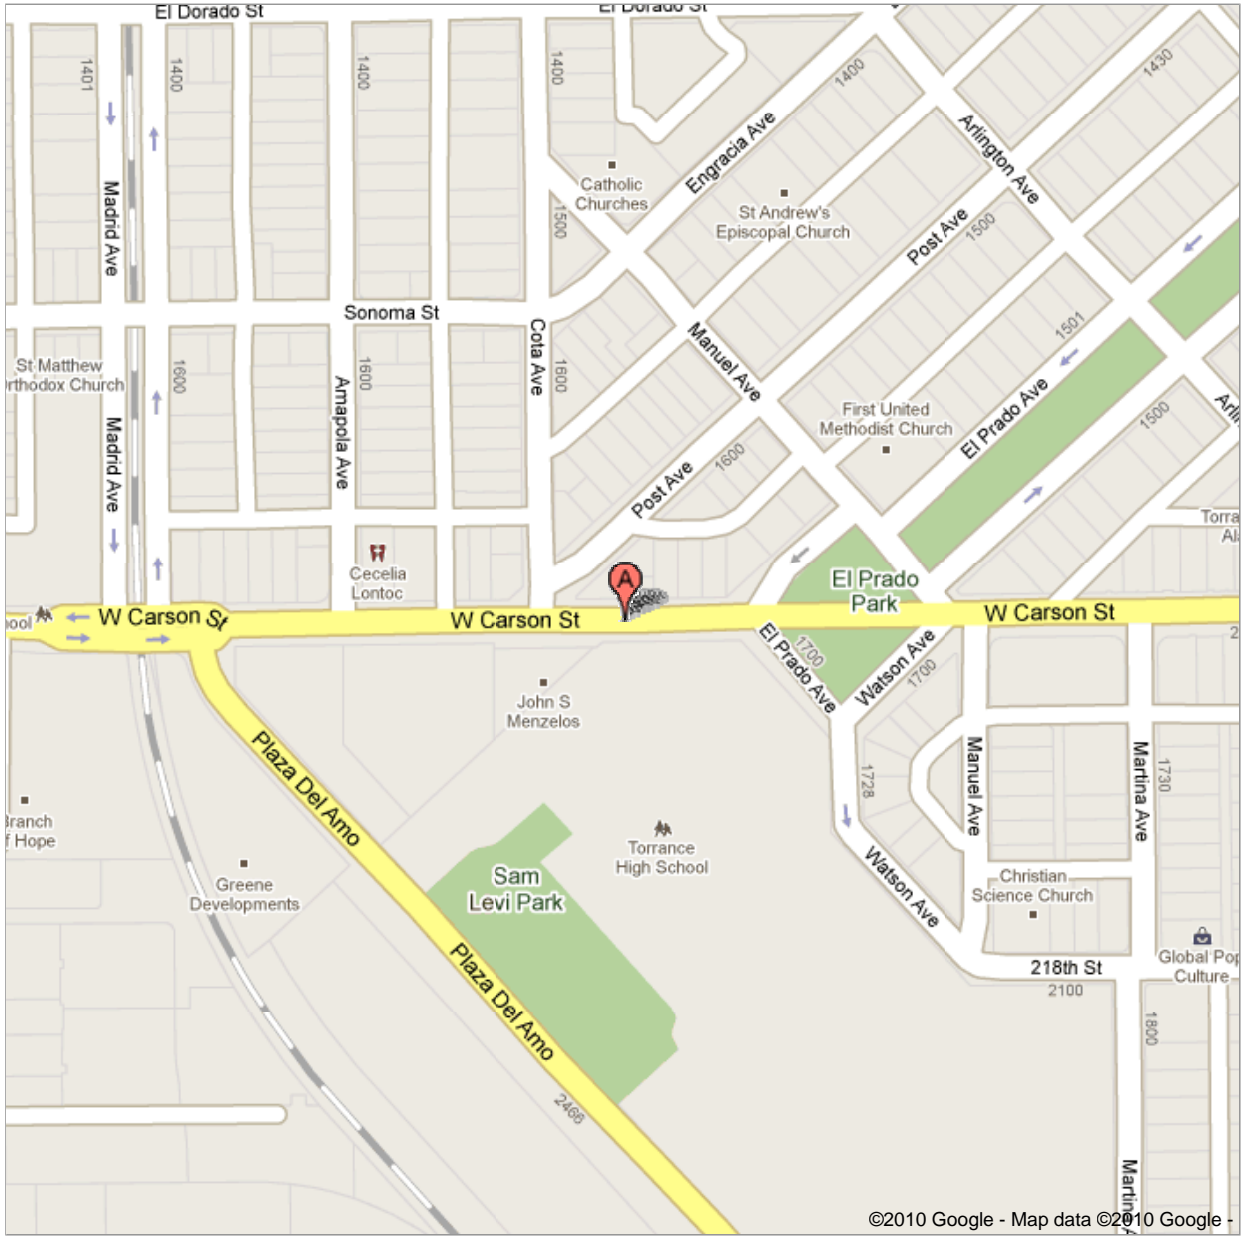

Address **2200 W Carson St**  
**Torrance, CA 90501**

**Get Google Maps on your phone**  
Text the word "GMAPS" to 466453

©2010 Google - Map data ©2010 Google