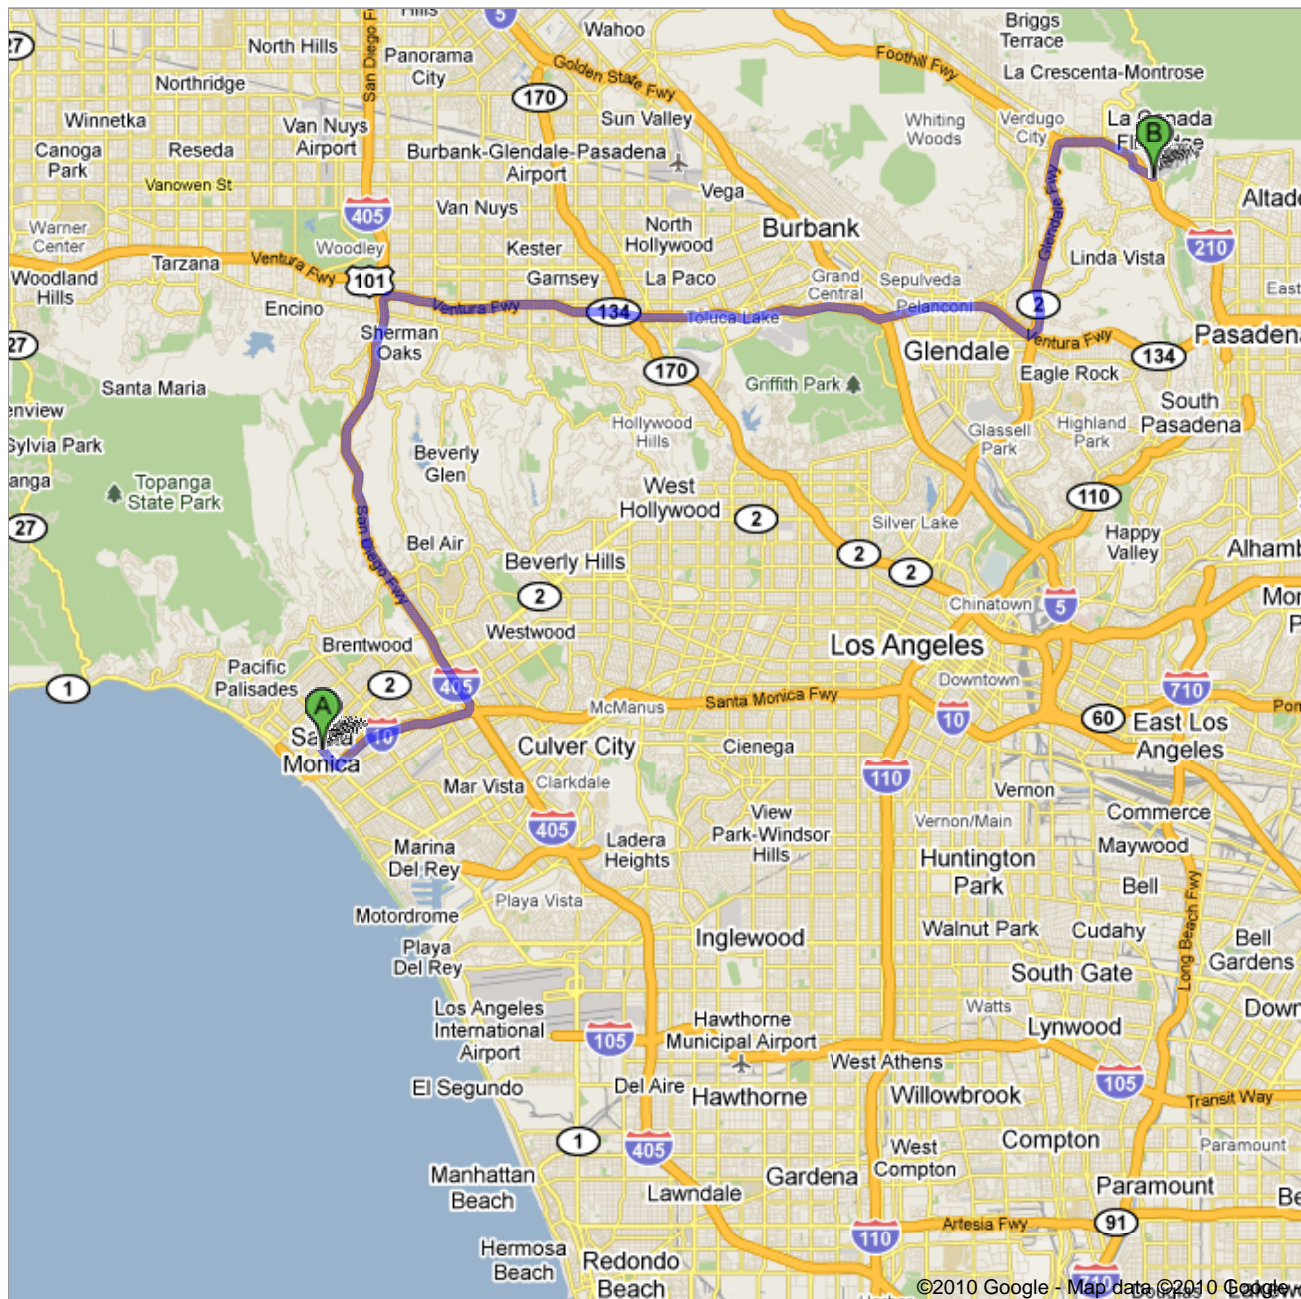

Directions to St Francis High School

200 Foothill Blvd, La Canada Fltrdg, CA 91011-

3798 - (818) 790-0325

34.2 mi – about **39 mins** – up to 1 hour 40 mins in traffic

Save trees. Go green!
Download Google Maps on your phone at google.com/gmm

 Santa Monica, CA

- | | | |
|---|---|----------------------------|
| | 1. Head southeast on Lincoln Blvd toward Broadway St
About 2 mins | go 0.5 mi
total 0.5 mi |
|  | 2. Turn left at the 1st cross street onto Olympic Blvd (signs for Santa Monica Fwy/ Los Angeles)
About 1 min | go 0.1 mi
total 0.6 mi |
|  | 3. Merge onto I-10 E via the ramp to Los Angeles
About 3 mins | go 2.7 mi
total 3.3 mi |
|  | 4. Take the exit onto I-405 N toward Sacramento
About 10 mins | go 9.5 mi
total 12.8 mi |
|  | 5. Take the exit onto US-101 S toward Los Angeles
About 7 mins | go 5.6 mi
total 18.4 mi |
|  | 6. Slight left at CA-134 E (signs for CA-134 E/Burbank/Glendale)
About 9 mins | go 8.8 mi
total 27.2 mi |
|  | 7. Take the State Route 2 N/Glendale Fwy N exit
About 1 min | go 1.1 mi
total 28.3 mi |
|  | 8. Merge onto CA-2 E/Glendale Fwy
About 3 mins | go 3.2 mi
total 31.5 mi |
|  | 9. Take the exit onto CA-2 E/I-210 E toward Pasadena
Continue to follow I-210 E
About 2 mins | go 2.0 mi
total 33.5 mi |
|  | 10. Take exit 21 for Gould Ave | go 0.2 mi
total 33.6 mi |
|  | 11. Turn right at Gould Ave | go 0.1 mi
total 33.7 mi |
|  | 12. Take the 1st left onto Foothill Blvd
Destination will be on the right
About 1 min | go 0.5 mi
total 34.2 mi |

 St Francis High School
200 Foothill Blvd, La Canada Fltrdg, CA 91011-3798 - (818) 790-0325

These directions are for planning purposes only. You may find that construction projects, traffic, weather, or other events may cause conditions to differ from the map results, and you should plan your route accordingly. You must obey all signs or notices regarding your route.

Map data ©2010 Google

Directions weren't right? Please find your route on maps.google.com and click "Report a problem" at the bottom left.