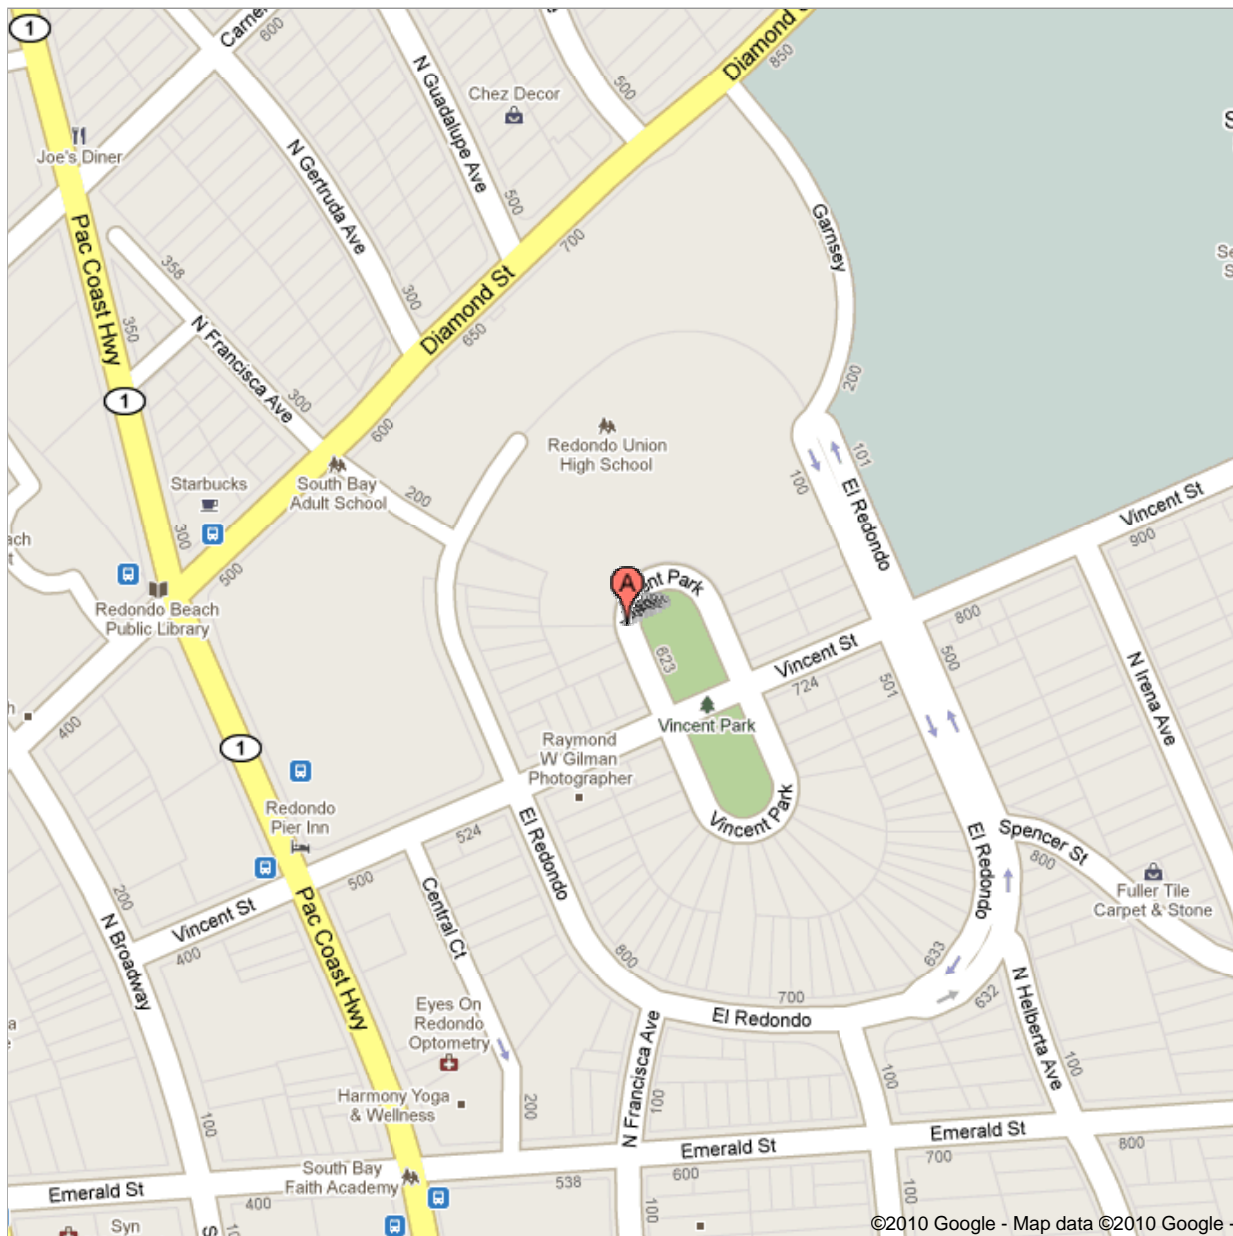

Address **631 Vincent Park**
Redondo Beach, CA 90277

Get Google Maps on your phone

Text the word "GMAPS" to 466453

©2010 Google - Map data ©2010 Google -