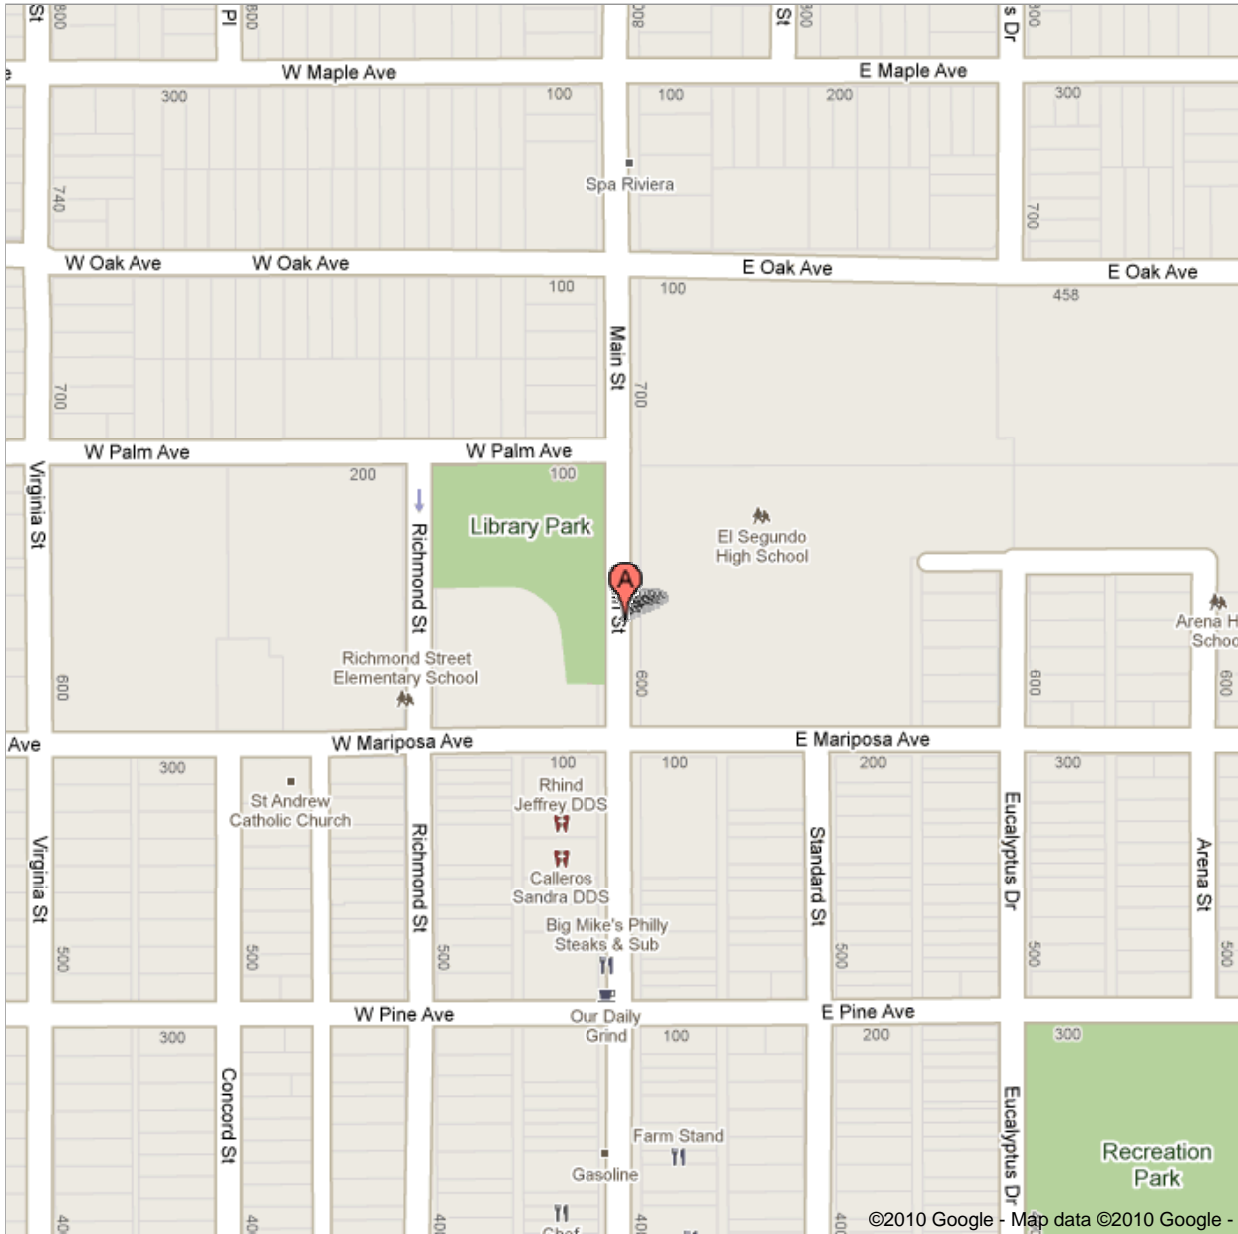

Address **640 Main St**  
**El Segundo, CA 90245**

Get Google Maps on your phone

Text the word "GMAPS" to 466453

©2010 Google - Map data ©2010 Google -