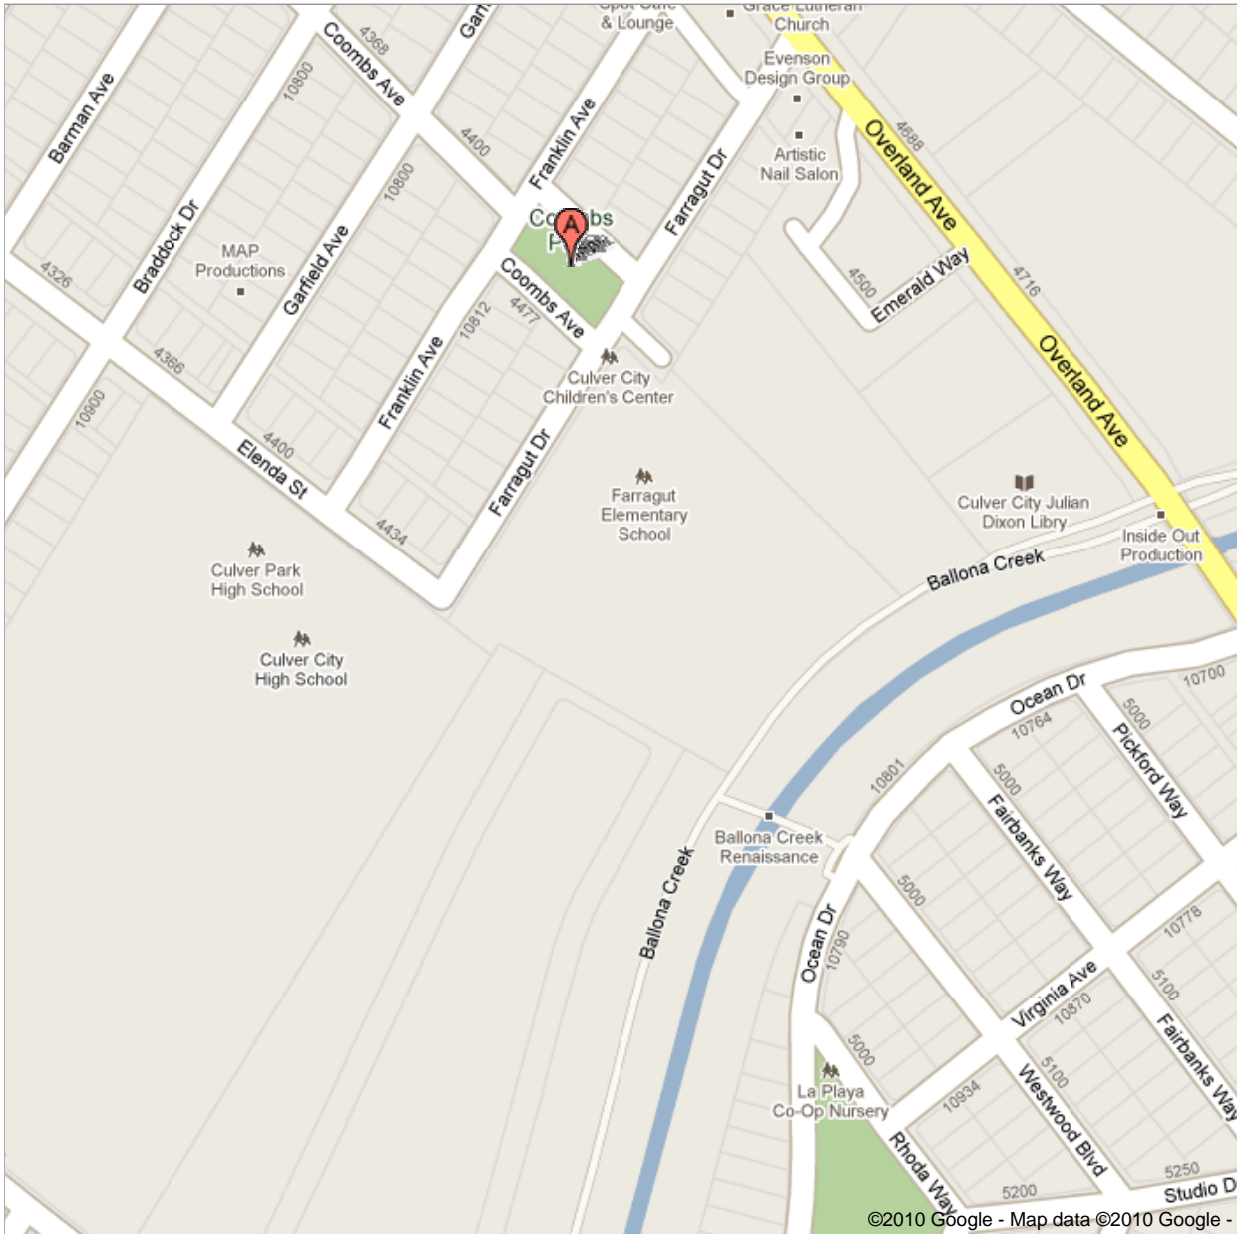

Address **4401 Elenda St**  
**Culver City, CA 90230**

**Get Google Maps on your phone**  
Text the word "GMAPS" to 466453

©2010 Google - Map data ©2010 Google -